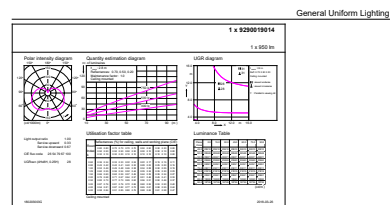

Rysunki techniczne

Product	D	C
CorePro LED Stick ND 9.5-68W T38 E27 830	37,2 mm	114,3 mm

Dane fotometryczne

Spectral Power Distribution Colour - CorePro LED Stick ND 9.5-68W T38 E27 830

General uniform lighting - CorePro LED Stick ND 9.5-68W T38 E27 830