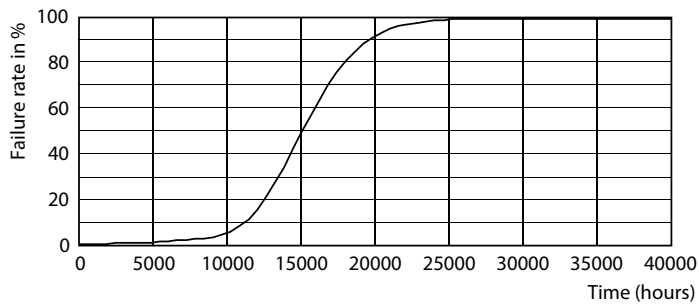

Okres eksploatacji

Life Expectancy Diagram - CorePro LED Stick ND 9.5-68W T38 E27 830